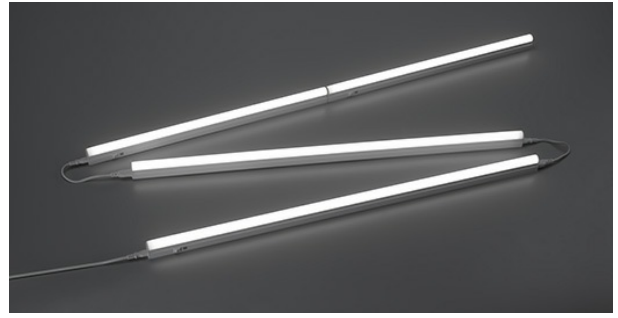

Atmosphere